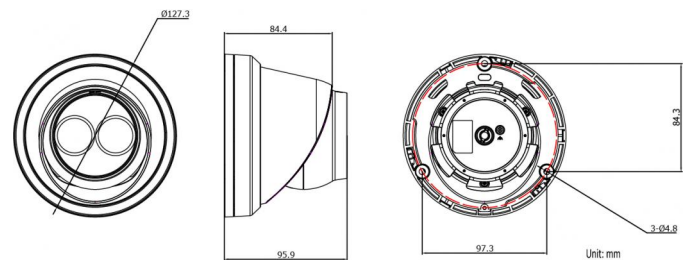

TVT-5606

TruVision 4MPx, H.265/H.264, IP Fixed Lens Turret Camera, 2.8mm, True D/N, WDR, 30m IR, Micro SD/SDHC/SDXC Slot, PoE (802.3-af)/12VDC, IP67, Black

As a company of innovation, UTC Fire & Security reserves the right to change product specifications without notice. For the latest product specifications, visit UTC Fire & Security online or contact your sales representative.

Last updated on 20 November 2019 - 16:51

**United
Technologies**

Climate | Controls | Security