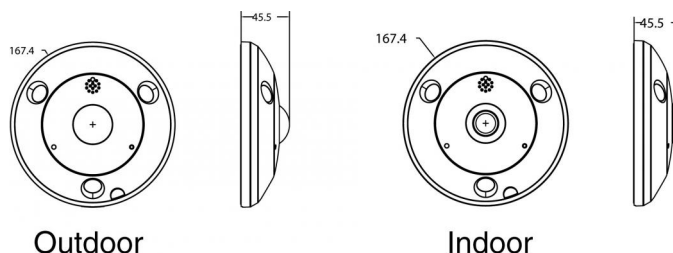

TVF-1104

TruVision 360 Degree IP Dome, 6.0MP, PAL, DWDR, 1.27mm fisheye lens, true D/N, 10m IR, 2 way audio (built-in mic & speaker),SD/SHDC slot, POE (803.af) /12VDC, IP66, IK10.

Housing

Camera type:	360°
IP rating:	IP66
Outdoor:	Yes
Rugged:	IK10

Lens

Mount type:	M12
Control type:	NA
Optical zoom:	NA
Focal length:	1.27mm
F-stop:	2.8
Autoiris:	NA
Varifocal:	Fixed
Zoom lens:	NA
Autofocus:	NA

Power consumption

Voltage Input:	12VDC± 10%
Current:	Max. 1A
Power Consumption:	Max. 12W
PoE:	PoE(802.3af)

Local Storage

Media:	Built-in Micro SD/SDHC/SDXC card slot
Capacity:	64GB

Audio

Input:	Internal Microphone
Output:	Internal Speaker

Camera Analytics

Motion Detection:	Yes
Tamper-proof:	Yes

Alarm

Alarm Input:	NA
Alarm Output:	NA

Mechanical / Environmental

Dimensions:	Ø 167 × 45 mm (Ø 6.6 × 1.77 in)
Weight:	767g (1.43lb)
Operating Temperature:	-30° to 60°C (-22° to 140°F) (-22°F to 140°F)

Accessories

TVF-BBM	TruVision 360° Dome Round Back Box, Conduit Ports, Gang Box Compatible, Metal, Indoor/Outdoor
TVF-WBM	TruVision 360° Dome Round Angled Back Box, Conduit Ports, Gang Box Compatible, Metal, Indoor/Outdoor
TVF-CBM	TruVision 360° Dome Cup Base (Use w/TVD-PPB for Pendant Mount or TVD-SNB for Wall Mount)

As a company of innovation, UTC Fire & Security reserves the right to change product specifications without notice. For the latest product specifications, visit UTC Fire & Security online or contact your sales representative.

Last updated on 20 November 2019 - 16:51