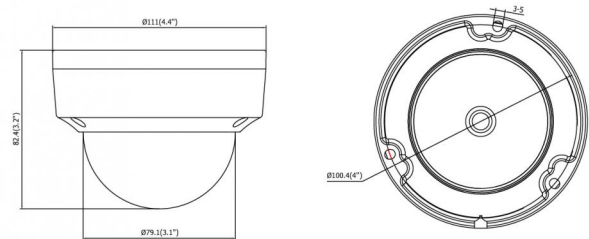

TVD-5601

TruVision 2MPx, H.265/H.264, IP Fixed Lens Dome Camera, 2.8mm, True D/N, WDR, 30m IR, Micro SD/SDHC/SDXC Slot, Audio, I/Os, PoE (802.3-af)/12VDC, IP67, IK10

Regulatory

Compliance	CE, FCC, REACH, RoHS, UL, WEEE

Unit: mm (Inch)

As a company of innovation, UTC Fire & Security reserves the right to change product specifications without notice. For the latest product specifications, visit UTC Fire & Security online or contact your sales representative.

Last updated on 20 November 2019 - 16:51