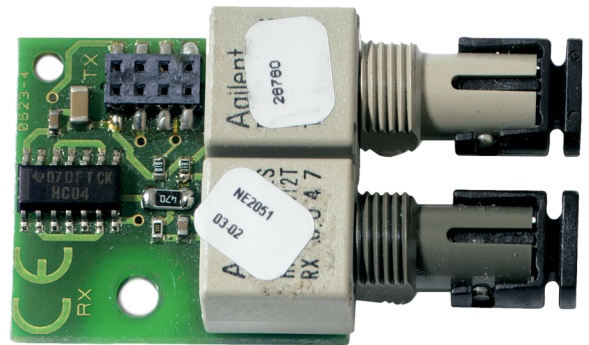

NE2051

1200/2000 Series - Accessory - Fibre Optic Extension Card Network Cards

General

The NE2051 is a fiber optic extension board for the NC2051 to allow for a fibre optic ring or dual bus fiber configuration on the FP1200/2000 series panels.

Details

- Allows a full Class-A (Ring) fiber interface on the FP1200/2000
- No configuration required
- Supplied with nuts and washers for easy installation

NE2051

1200/2000 Series - Accessory - Fibre Optic Extension Card Network Cards

Technical specifications

Standards & regulation

Certification	EN54-2
---------------	--------

Dimensions (l x w x h)

55 x 26 x 19 mm

Weight

70 g